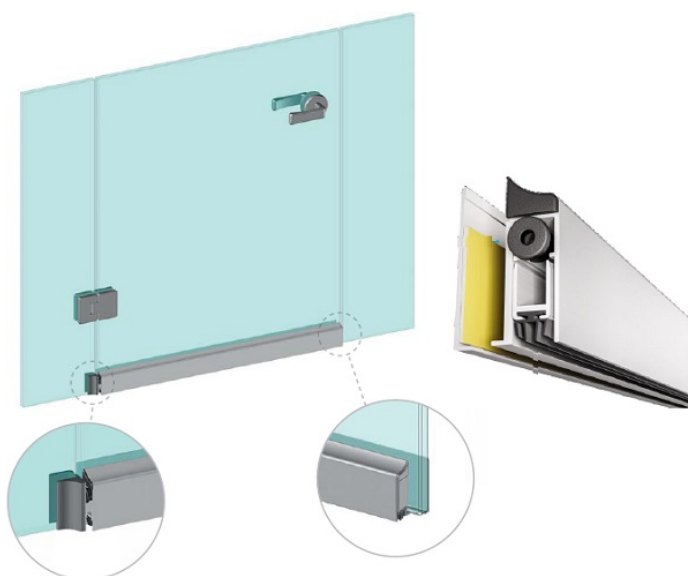

PRODUCT SHEET

Description:

Drop Down Alu Profile, "B", F/Glass Doors, 830mm, W/Adhesive Tape, 40mm Profile Height, 14mm Drop Function, Can be shorten, 150mm on the opposite Side to the Plunger, Tested to 200.000, closing Cycles, Anodized Finish, Balloon Silicon Seal (B)

Item number:

15.22.649-0

Units	Box	Carton	HS Code	Barcode
Set	1	20	8302415000	
				5704866460149