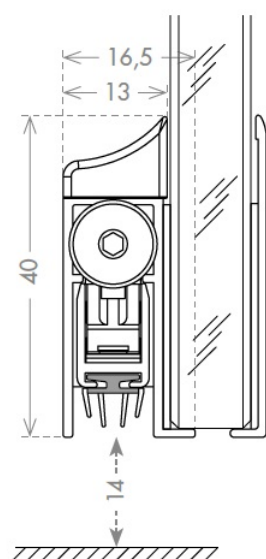

PRODUCT SHEET

Description:

Drop Down Alu Profile, "B", F/Glass Doors, 830mm, W/Adhesive Tape, 40mm Profile Height, 14mm Drop Function, Can be shorten, 150mm on the opposite Side to the Plunger, Tested to 200.000, closing Cycles, Anodized Finish, Balloon Silicon Seal (B)

Item number:

15.22.649-0

Units	Box	Carton	HS Code	Barcode
Set	1	20	8302415000	
				5704866460149

PLUNGER TYPE

SEALS

B

SISO A/S

Mileparken 11
DK-2740 Skovlunde
Denmark
VAT: DK 24786013